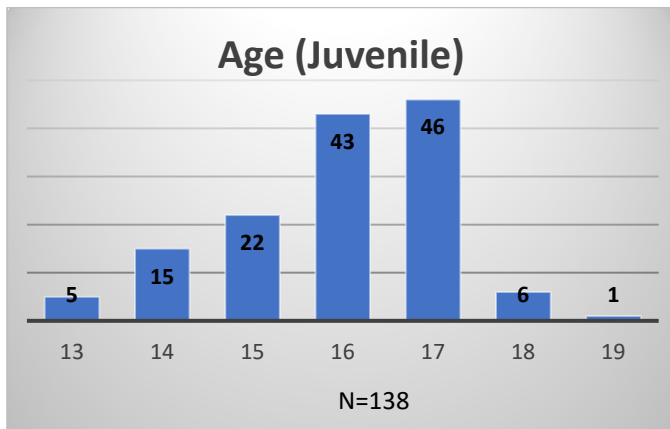

Daily Data Dashboard – September 1, 2023

Demographics for JTDC Population

Friday Morning Midnight Count

Total # of probation Involved youth¹: 1,296

¹ Probation Active: Any youth who is pending sentencing with an active social history, has been formally placed on probation or supervision with Cook County Juvenile Probation on the date of the report.

*Age, Gender and Race for Criminal Court population (N=2) is not represented in this report.

Data sources: cFive Supervisor – Probation Population and RMIS – JTDC Population

Daily Data Dashboard – September 1, 2023
Demographics for JTDC Population
Friday Morning Midnight Count