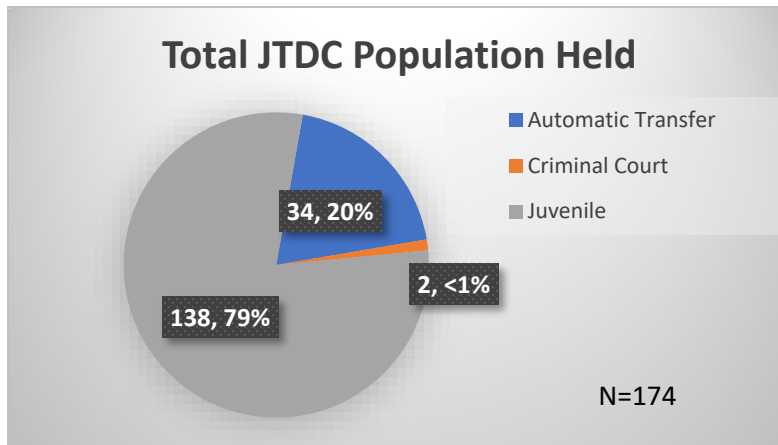

Daily Data Dashboard – September 1, 2023

Demographics for JTDC Population

Friday Morning Midnight Count

Total # of probation Involved youth¹: 1,296

¹ Probation Active: Any youth who is pending sentencing with an active social history, has been formally placed on probation or supervision with Cook County Juvenile Probation on the date of the report.

*Age, Gender and Race for Criminal Court population (N=2) is not represented in this report.

Data sources: cFive Supervisor – Probation Population and RMIS – JTDC Population

Daily Data Dashboard – September 1, 2023
Demographics for JTDC Population
Friday Morning Midnight Count