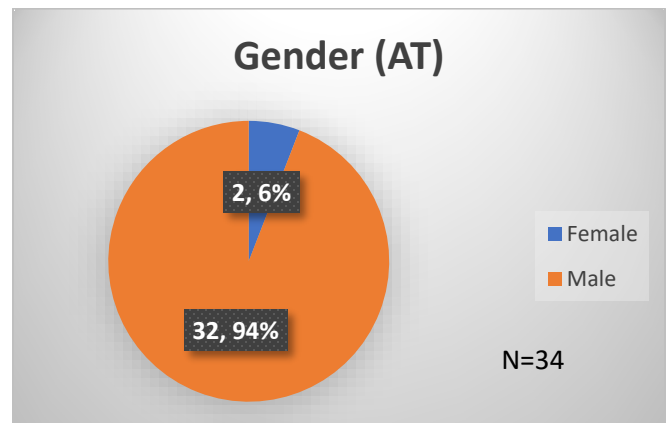

Daily Data Dashboard – September 1, 2023

Demographics for JTDC Population

Friday Morning Midnight Count

Total # of probation Involved youth¹: 1,296

¹ Probation Active: Any youth who is pending sentencing with an active social history, has been formally placed on probation or supervision with Cook County Juvenile Probation on the date of the report.

*Age, Gender and Race for Criminal Court population (N=2) is not represented in this report.

Data sources: cFive Supervisor – Probation Population and RMIS – JTDC Population

Daily Data Dashboard – September 1, 2023
Demographics for JTDC Population
Friday Morning Midnight Count