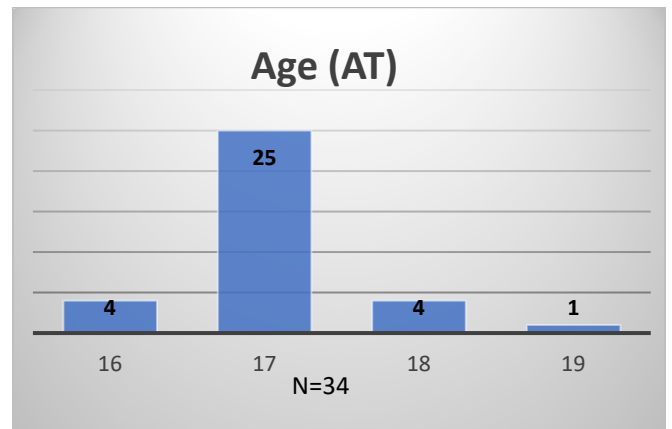

Daily Data Dashboard – September 1, 2023

Demographics for JTDC Population

Friday Morning Midnight Count

Total # of probation Involved youth¹: 1,296

¹ Probation Active: Any youth who is pending sentencing with an active social history, has been formally placed on probation or supervision with Cook County Juvenile Probation on the date of the report.

*Age, Gender and Race for Criminal Court population (N=2) is not represented in this report.

Data sources: cFive Supervisor – Probation Population and RMIS – JTDC Population

Daily Data Dashboard – September 1, 2023
Demographics for JTDC Population
Friday Morning Midnight Count