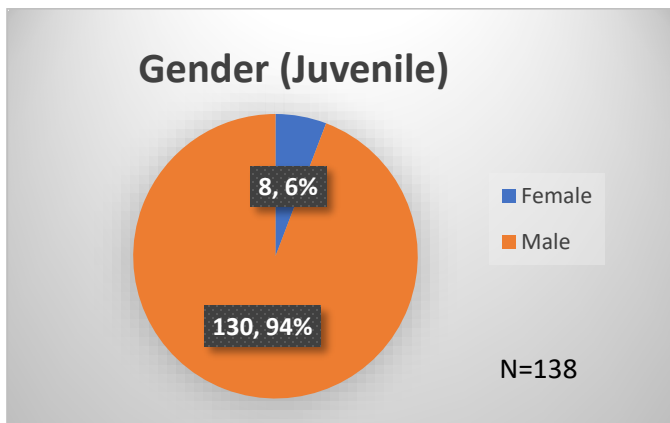

Daily Data Dashboard – September 1, 2023

Demographics for JTDC Population

Friday Morning Midnight Count

Total # of probation Involved youth¹: 1,296

¹ Probation Active: Any youth who is pending sentencing with an active social history, has been formally placed on probation or supervision with Cook County Juvenile Probation on the date of the report.

*Age, Gender and Race for Criminal Court population (N=2) is not represented in this report.

Data sources: cFive Supervisor – Probation Population and RMIS – JTDC Population

Daily Data Dashboard – September 1, 2023
Demographics for JTDC Population
Friday Morning Midnight Count